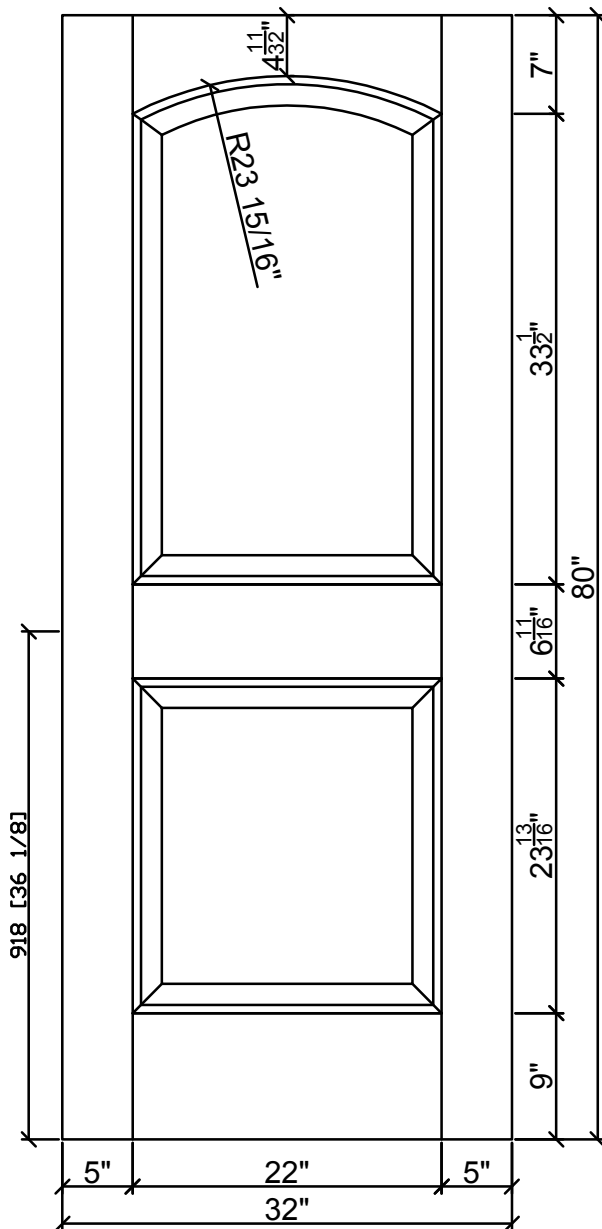

EX-MA230
32" x 80" x 1-3/4"

5mm Mahogany veneer

Mahogany Core

5mm Mahogany veneer

Mahogany wood (2 ply)